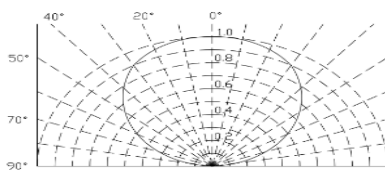

LED Under Water Light / ECO1 Series

Applications: Outdoor Swimming Areas ,Pools, Etc

Features:

Decorative, & Attractive Shape,
Elegant Appearance,
Water Proof and
Future-ready light solution

Item No.	Power	Supply	Efficacy	Beam	CCT	Size
UW24W3000ECO1	24W	12VAC	75 Lm/W	120°	3000K	D290mm*H70mm
UW24W6500ECO1	24W	12VAC	75 Lm/W	120°	6500K	
UW24WRGBECO1	24W	12VAC	75 Lm/W	120°	RGB	

Light Distribution

Mech. Drawing