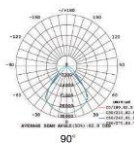

LED UP Light / ECO1 Series

Applications: Cultural tourism marke, ThemePark, Characteristic town, Etc

Features:

Decorative, & Attractive Shape,
Comfortable soft light,
High Durability and
Long Life Time

Item No.	Power	Supply	Efficacy	Beam	CCT	Size
UP4W3000ECO1	4W	220-240VAC	80 Lm/W	90°	3000K	80*75(Hole75*75)
UP7W3000ECO1	7W	220-240VAC	80 Lm/W	90°	3000K	100*80(Hole95*80)
UP10W3000ECO1	10W	220-240VAC	80 Lm/W	90°	3000K	120*90(Hole115*90)
UP12W3000ECO1	12W	220-240VAC	80 Lm/W	90°	3000K	150*90(Hole135*90)
UP15W3000ECO1	15W	220-240VAC	80 Lm/W	90°	3000K	160*90(Hole155*90)
UP20W3000ECO1	20W	220-240VAC	80 Lm/W	90°	3000K	180*90(Hole160*90)
UP30W3000ECO1	30W	220-240VAC	80 Lm/W	90°	3000K	200*90(Hole185*90)
UP40W3000ECO1	40W	220-240VAC	80 Lm/W	90°	3000K	220*90(Hole205*90)
UP50W3000ECO1	50W	220-240VAC	80 Lm/W	90°	3000K	250*90(Hole235*90)

Light Distribution

Mech. Drawing