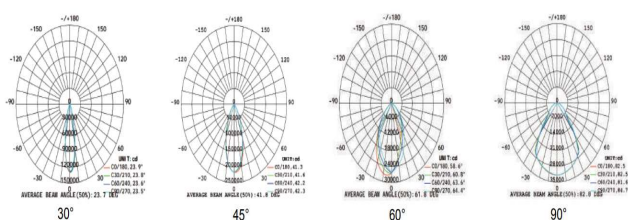

Light Distribution