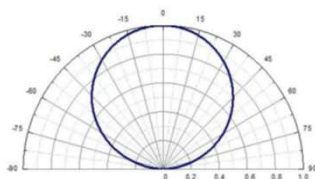

Driver

Body
Alu.

CRI ≥ 80

IP20/44

IK04

°C
-20~+40

50,000H

Item No.	Power	Supply	Efficacy	CRI	Beam	CCT	Size
LLP14W3000ECO1	14W	220/240VAC	>100 Lm/W	80	120°	3000K	W25*H25*1000mm
LLP14W4000ECO1	14W	220/240VAC	>100 Lm/W	80	120°	4000K	W25*H25*1000mm
LLP14W6500ECO1	14W	220/240VAC	>100 Lm/W	80	120°	6500K	W25*H25*1000mm
LLP24W3000ECO1	24W	220/240VAC	>100 Lm/W	80	120°	3000K	W50*H70*1000mm
LLP24W4000ECO1	24W	220/240VAC	>100 Lm/W	80	120°	4000K	W50*H70*1000mm
LLP24W6500ECO1	24W	220/240VAC	>100 Lm/W	80	120°	6500K	W50*H70*1000mm

Light Distribution

Mech. Drawing