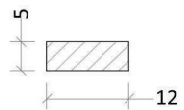

Dimension

Product Features

- ※Multiple waterproof designs;
- ※Good toughness, high transparency, good adhesion;
- ※Long service life;
- ※The product has breakpoint resume function;
- ※Installation and subsequent maintenance greatly save time and cost.

Distribution curve flux