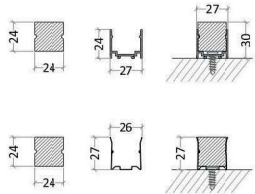

Dimension

Product Features

- ※ Can supply power up to 5 meters at the single end;
- ※ High transmittance 95%, Resistance to trample IK08, low temperature resistant-45°;
- ※ Excellent weather resistance, salt and alkali resistance, anti UV4.5, high flameretardant V2;
- ※ Colors are available;
- ※ Branded lumileds light source.

Distribution curve flux