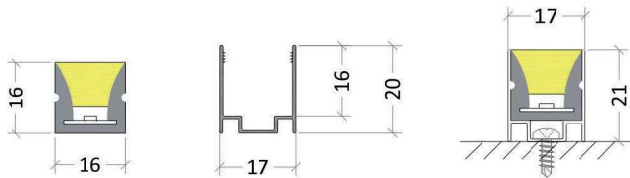

Dimension

Product Features

- ※ The DMX512 outdoor flexible light strip has good flexibility;
- ※ It can be bent and folded according to the building installation structure on the project site;
- ※ The product is small in size and easy to install and hide on site;
- ※ The luminous surface of the product is uniform and has no glare and soft light, presenting a better visual effect;
- ※ The product has a breakpoint resume function, which saves time and cost for installation and later maintenance.

Distribution curve flux