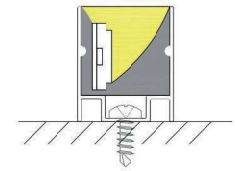

Install Node