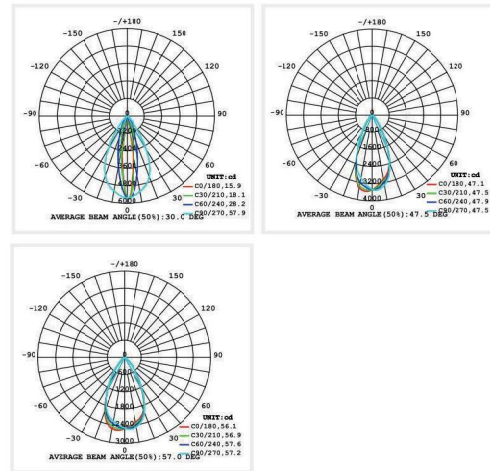

RXQ2424 LED Flexible linear light

Electrical & output data

Item No.	Power	Color	LED Qty	Control method
RXQ2424W36D2	24W	White	36*0.67W	ON/OFF
RXQ2424F36D2	24W	RGBW	36*0.67W	DMX512

Installation Indication

Residential buildings, commercial properties, office buildings, museums, religious buildings, industrial parks, bridges, villas, parks, etc.

Voltage	DC24V
Size	L1000*W24*H24mm
Housing Material	Silicone Rubber
Warranty	2 Years
Beam Angle	30°/40°/60°
CRI	>80
SDCM	<5
Ambient temperature	Tamin=-20 °C , Tamax=55 °C
Luminous efficiency	WHITE 80lm/w ,RGBW 40lm/w
RH	3C~80%

Dimension

Product Features

- ※ Can supply power up to 5 meters at the single end;
- ※ High transmittance 95%, Resistance to trample IK08, low temperature resistant-45°;
- ※ Excellent weather resistance, salt and alkali resistance, anti UV4.5, high flameretardant V2;
- ※ Colors are available;
- ※ Branded lumileds light source.

Distribution curve flux

Install Node