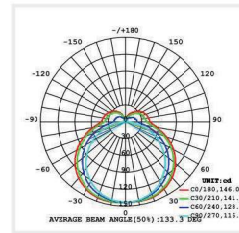

RXT1616U LED Flexible linear light

Electrical & output data

Item No.	Power	Color	LED Qty	Control method
RXT1516UW60D1	12W	White	60*0.2W	CN/OFF
RXT1516UF60D1	15W	RGBW	60*0.25W	DMX512

Installation Indication

Residential buildings, commercial properties, office buildings, museums, religious buildings, industrial parks, bridges, villas, parks, etc.

Voltage	DC24V
Size	L1000*W16*H16mm
Housing Material	Silicone Rubber
Warranty	2 Years
Beam Angle	110°
CRI	>80
SDCM	<5
Ambient temperature	T_{min} = -20 °C , T_{max} = 55 °C
Luminous efficiency	WHITE 80lm/w , RGBW 40lm/w
RH	30~80%

Dimension

Product Features

- ※ The DMX512 outdoor flexible light strip has good flexibility;
- ※ It can be bent and folded according to the building installation structure on the project site;
- ※ The product is small in size and easy to install and hide on site;
- ※ The luminous surface of the product is uniform and has no glare and soft light, presenting a better visual effect;
- ※ The product has a breakpoint resume function, which saves time and cost for installation and later maintenance.

Distribution curve flux

Install Node