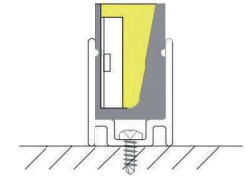

Install Node