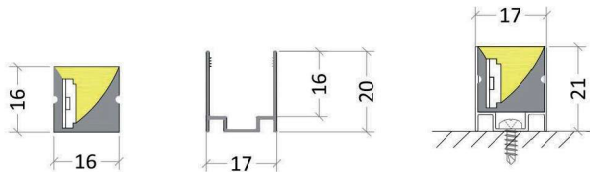

Dimension

Product Features

- ※ The DMX512 outdoor flexible light strip has good flexibility;
- ※ It can be bent and folded according to the building installation structure on the project site;
- ※ The product is small in size and easy to install and hide on site;
- ※ The luminous surface of the product is uniform and has no glare and soft light, presenting a better visual effect;
- ※ The product has a breakpoint resume function, which saves time and cost for installation and later maintenance.

Distribution curve flux