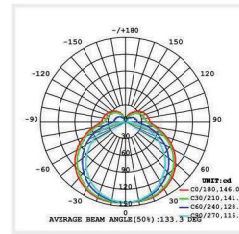

RXT1220C LED Flexible linear light

Electrical & output data

Item No.	Power	Color	LED Qty	Control method
RXT1220CW60D1	12W	White	60*0.2W	CN/OFF
RXT1220CW60D2	15W	RGBW	60*0.25W	CN/OFF

Installation Indication

Residential buildings, commercial properties, office buildings, museums, religious buildings, industrial parks, bridges, villas, parks, etc.

Voltage	DC24V
Size	L1000*W12*H20mm
Housing Material	Silicone Rubber
Warranty	2 Years
Beam Angle	110°
CRI	>80
SDCM	<5
Ambient temperature	T_{min} = -20 °C , T_{max} = 55 °C
Luminous efficiency	WHITE 80lm/w , RGBW 40lm/w
RH	30~80%

Dimension

Product Features

- ※ The DMX512 outdoor flexible light strip has good flexibility;
- ※ It can be bent and folded according to the building installation structure on the project site;
- ※ The product is small in size and easy to install and hide on site;
- ※ The luminous surface of the product is uniform and has no glare and soft light, presenting a better visual effect;
- ※ The product has a breakpoint resume function, which saves time and cost for installation and later maintenance.

Distribution curve flux

Install Node