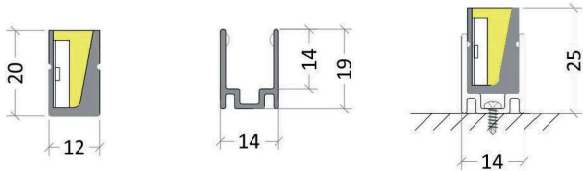

Dimension

Product Features

- ※ The DMX512 outdoor flexible light strip has good flexibility;
- ※ It can be bent and folded according to the building installation structure on the project site;
- ※ The product is small in size and easy to install and hide on site;
- ※ The luminous surface of the product is uniform and has no glare and soft light, presenting a better visual effect;
- ※ The product has a breakpoint resume function, which saves time and cost for installation and later maintenance.

Distribution curve flux