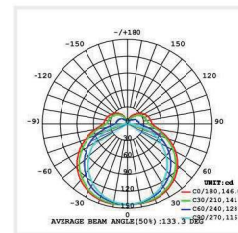

RXT1205W LED Flexible linear light

Electrical & output data

Item No.	Power	Color	LED Qty	Control method
RXT1205W60D2	12W	White	60*0.2W	DMX512

Installation Indication

Residential buildings, commercial properties, office buildings, museums, religious buildings, industrial parks, bridges, villas, parks, etc.

Voltage	DC24V
Size	L1000*W12*H5mm
Housing Material	Silicone Rubber
Warranty	2 Years
Beam Angle	120°
CRI	>80
SDCM	<5
Ambient temperature	Tamin=-20 °C , Tamax=55 °C
Luminous efficiency	WHITE 80lm/w ,RGBW 40lm/w
RH	30~80%

Dimension

Product Features

- ※Multiple waterproof designs;
- ※Good toughness, high transparency, good adhesion;
- ※Long service life;
- ※The product has breakpoint resume function;
- ※Installation and subsequent maintenance greatly save time and cost.

Distribution curve flux

Install Node