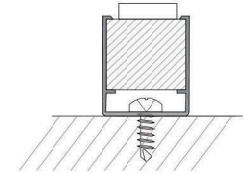

Install Node