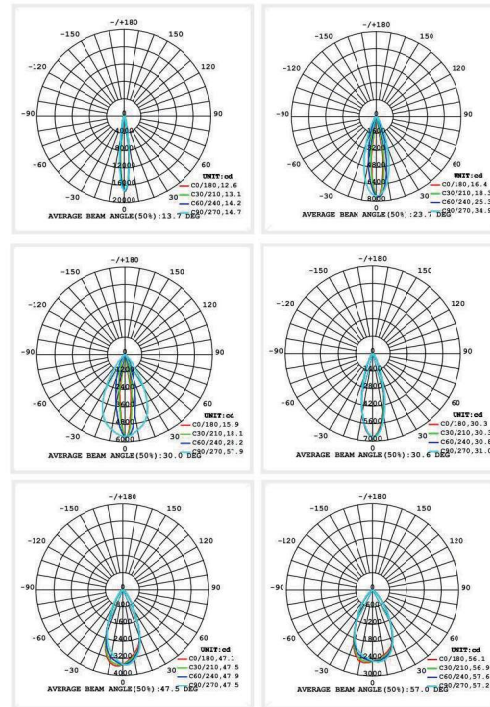

RXQ2010 LED Flexible linear light

Electrical & output data

Item No.	Power	Color	LED Qty	Control method
RXQ2010W48D2	24W	White	48*0.5W	CN/OFF
RXQ2010W24D2	18W	White	24*0.75W	DMX512
RXQ2010F48D2	24W	RGB	48*0.5W	DMX512

Installation Indication

Residential buildings, commercial properties, office buildings, museums, religious buildings, industrial parks, bridges, villas, parks, etc.

Voltage	DC24V
Size	L1000*W20*H10mm
Housing Material	Silicone Rubber
Warranty	2 Years
Beam Angle	15°/30°/45°/60°/25*45°
CRI	>80
SDCM	<5
Ambient temperature	Tamin=-20 °C , Tamax=55 °C
Luminous efficiency	WHITE 80lm/w ,RGBW 40lm/w
RH	3C~80%

Distribution curve flux

Install Node

RXQ2424 LED Flexible linear light

Electrical & output data

Item No.	Power	Color	LED Qty	Control method
RXQ2424W36D2	24W	White	36*0.67W	ON/OFF
RXQ2424F36D2	24W	RGBW	36*0.67W	DMX512