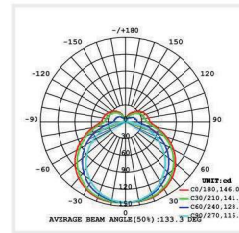

RXT1616C LED Flexible linear light

Electrical & output data

Item No.	Power	Color	LED Qty	Control method
RXT1616CW60D1	12W	White	120*0.1W	CN/OFF

Installation Indication

Residential buildings, commercial properties, office buildings, museums, religious buildings, industrial parks, bridges, villas, parks, etc.

Voltage	DC24V
Size	L1000*W16*H16mm
Housing Material	Silicone Rubber
Warranty	2 Years
Beam Angle	110°
CRI	>80
SDCM	<5
Ambient temperature	Tamin=-20 °C , Tamax=55 °C
Luminous efficiency	WHITE 80lm/w ,RGBW 40lm/w
RH	3C~80%

Dimension

Product Features

- ※ The DMX512 outdoor flexible light strip has good flexibility;
- ※ It can be bent and folded according to the building installation structure on the project site;
- ※ The product is small in size and easy to install and hide on site;
- ※ The luminous surface of the product is uniform and has no glare and soft light, presenting a better visual effect;
- ※ The product has a breakpoint resume function, which saves time and cost for installation and later maintenance.

Distribution curve flux

Install Node