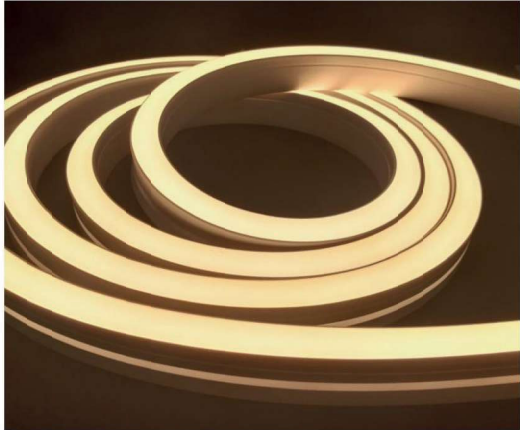

RXT1220C LED Flexible linear light