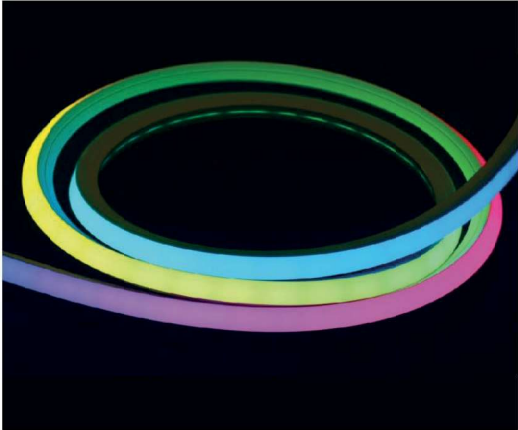

RXT1616U LED Flexible linear light