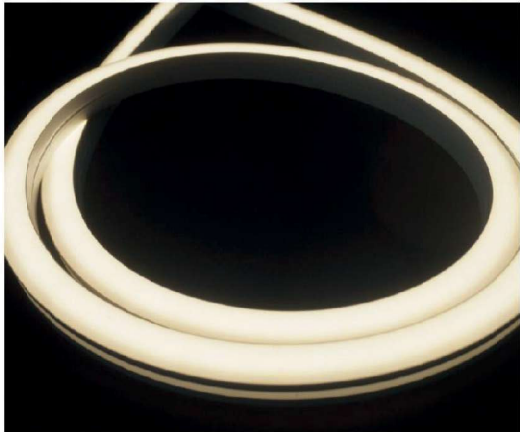

RXT1616C LED Flexible linear light