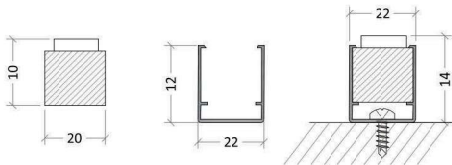

Dimension

Product Features

- ※ Can supply power up to 5 meters at the single end;
- ※ High transmittance 95%, Resistance to trample IK08, low temperature resistant-45°;
- ※ Excellent weather resistance, salt and alkali resistance, anti UV4.5, high flameretardant V2;
- ※ Colors are available;
- ※ Branded lumileds light source.

Distribution curve flux