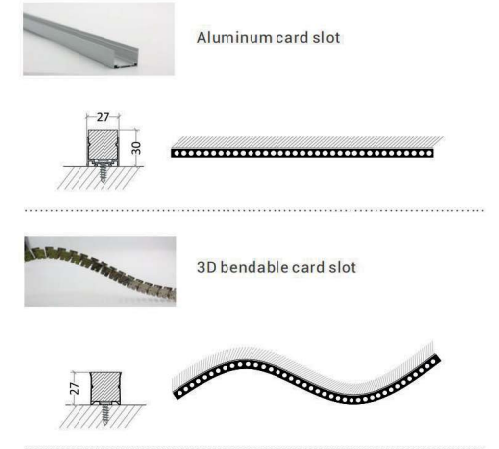

Install Node