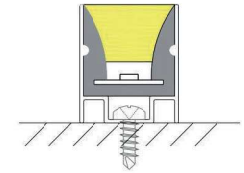

Install Node