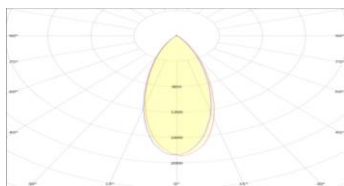

Light Distribution