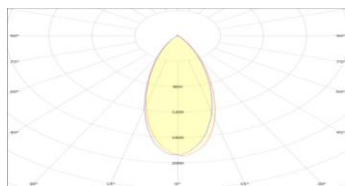

Light Distribution