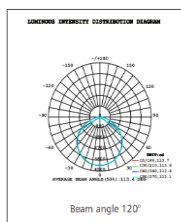

Light Distribution