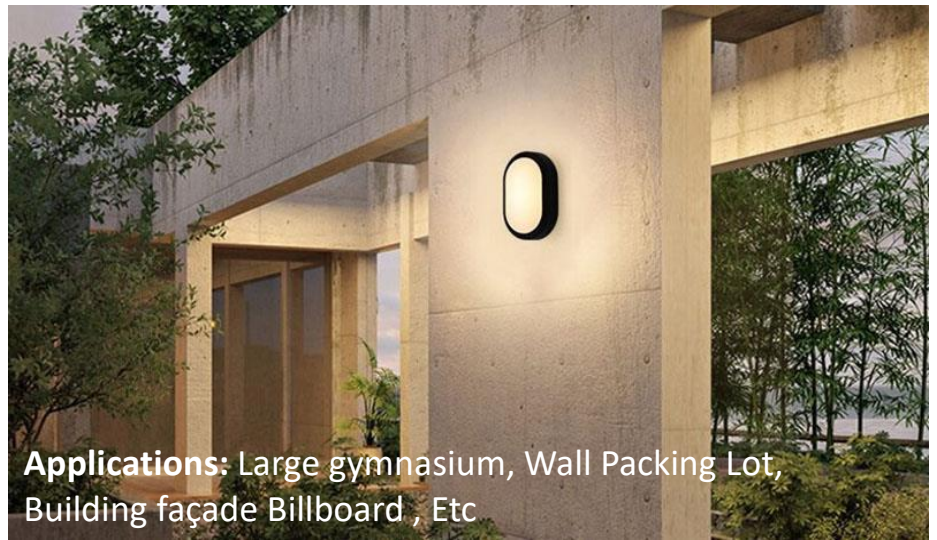

## LED Bulk Head Light / PRO1 Series

**Applications:** Large gymnasium, Wall Packing Lot, Building façade Billboard , Etc

**Features:**

- Economically,
- Environmentally Friendly
- High Lumen efficiency,
- Stylish Designed
- Super competitive ratio of quality/price and easy to sell