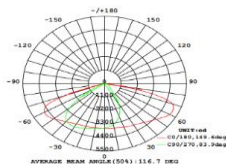

LED Street Light / ECO1 Series

Features:

- Economically,
- Environmentally Friendly
- High Lumen efficiency,
- Stylish Designed
- Super competitive ratio of quality/price and easy to sell

Item No.	Power	Supply	Efficacy	Beam	CCT	Size
STL50W3000ECO1	50W	120/240VAC	140 Lm/W	85°*155°	3000K	L496*W191*H79mm
STL50W4000ECO2	50W	120/240VAC	140 Lm/W	85°*155°	4000K	
STL80W3000ECO1	80W	120/240VAC	140 Lm/W	85°*155°	3000K	
STL80W4000ECO2	80W	120/240VAC	140 Lm/W	85°*155°	4000K	
STL100W3000ECO1	100W	120/240VAC	140 Lm/W	85°*155°	3000K	L610*W235*H79mm
STL100W4000ECO2	100W	120/240VAC	140 Lm/W	85°*155°	4000K	
STL150W3000ECO1	150W	120/240VAC	140 Lm/W	85°*155°	3000K	
STL150W4000ECO2	150W	120/240VAC	140 Lm/W	85°*155°	4000K	

Light Distribution

Mech. Drawing