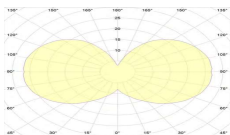

### Features:

- Economically
- Environmentally Friendly
- Green energy & Safety
- Healthy and Protect eyes
- Stylish Designed
- Long Life time

Item No.	Power	Supply	Efficacy	Beam	CCT	Size
C354W2700ECO1	4W	220-240VAC	110 Lm/W	300°	2700K	H98*D35mm
C354W6500ECO1	4W	220-240VAC	110 Lm/W	300°	2700K	H98*D35mm
F354W2700ECO1	4W	220-240VAC	110 Lm/W	300°	2700K	H115*D35mm
F354W6500ECO1	4W	220-240VAC	110 Lm/W	300°	2700K	H115*D35mm
G454W2700ECO1	4W	220-240VAC	110 Lm/W	300°	2700K	H172*D45mm
G454W6500ECO1	4W	220-240VAC	110 Lm/W	300°	2700K	H172*D45mm
A608W2700ECO1	8W	220-240VAC	110 Lm/W	300°	2700K	H100*D60mm
A608W6500ECO1	8W	220-240VAC	110 Lm/W	300°	2700K	H100*D60mm

### Light Distribution